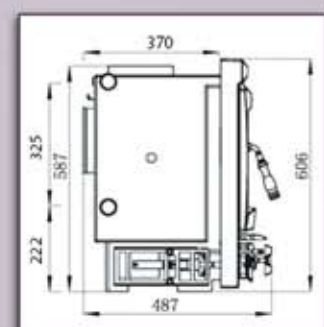

The Glás Insert Boiler

The Latest addition to Our Range, this insert boiler stove combines powerful output with sleek design

Features:

- Room and Central Heating 17.2 KW
- 4.1 KW room, 13.1 KW water
- 72% Total Efficiency
- Top or Rear Flue Outlet
- Heats 12-14 Radiators
- Tested to EN 13229
- Riddling Grate - High Chromate
- Secondary Air Control
- Airwash System for Clean Window
- Primary Air Thermostatic Control
- 5 Year Warranty
- Available in Matt Black & Black Enamel

D
I
M
E
N
S
I
O
N
S

Front View

Side View