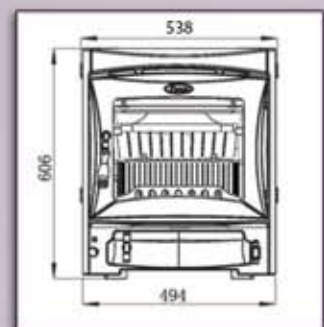

The Glás Insert Boiler

The Latest addition to Our Range, this insert boiler stove combines powerful output with sleek design

Features:

- Room and Central Heating 17.2 KW
- 4.1 KW room, 13.1 KW water
- 72% Total Efficiency
- Top or Rear Flue Outlet
- Heats 12-14 Radiators
- Tested to EN 13229
- Riddling Grate - High Chromate
- Secondary Air Control
- Airwash System for Clean Window
- Primary Air Thermostatic Control
- 5 Year Warranty
- Available in Matt Black & Black Enamel

D
I
M
E
N
S
I
O
N
S

Front View

Side View