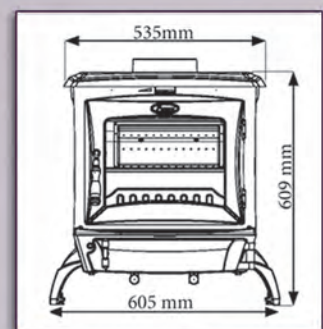

The Glás 12

For that extra output needed for a larger or open plan living space

Features:

- Room heat only: maximum heat output to room 12 kw
- 75.3% Total Efficiency
- Top or Rear Flue Outlet
- Tested to EN 13240
- Multi Fuel Stove
- Riddling Grate
- Primary Air Control
- Secondary Air Air
- Airwash for Clean Window
- 5 Year Warranty
- Available in Matt Black, Majolica Brown & Black Enamel

Front View

Side View

D I M E N S I O N S