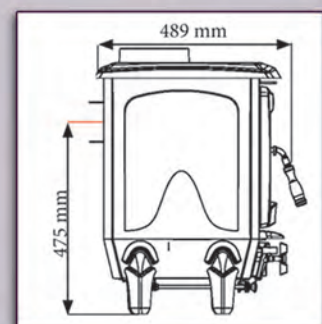

The Glás 12

For that extra output needed for a larger or open plan living space

Features:

- Room heat only: maximum heat output to room 12 kw
- 75.3% Total Efficiency
- Top or Rear Flue Outlet
- Tested to EN 13240
- Multi Fuel Stove
- Riddling Grate
- Primary Air Control
- Secondary Air Air
- Airwash for Clean Window
- 5 Year Warranty
- Available in Matt Black, Majolica Brown & Black Enamel

Front View

Side View

D I M E N S I O N S